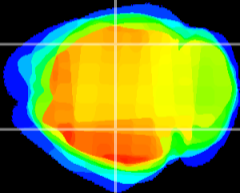

Coronal

Sagittal-R

Sagittal-L

ViBrism: CX00214
Horizontal

CA2/CA3