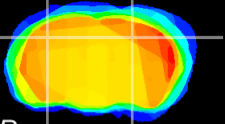

Coronal

Sagittal-R

Sagittal-L

ViBrism: CX00214
Horizontal

CA2/CA3