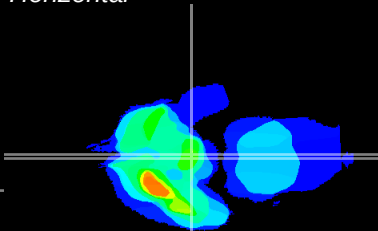

Coronal

Sagittal-R

Sagittal-L

ViBrism: CX00316
Horizontal

ME