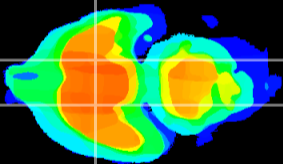

Coronal

Sagittal-R

Sagittal-L

ViBrism: CX00459
Horizontal

S0