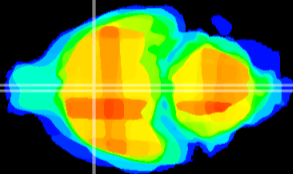

Coronal

Sagittal-R

Sagittal-L

ViBrism: CX00922
Horizontal

MPA