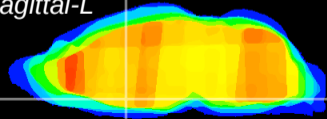

Coronal

Sagittal-R

Sagittal-L

ViBrism: CX00922
Horizontal

MPA