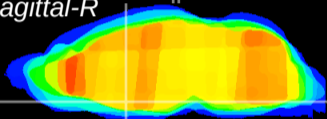

Coronal

Sagittal-R

Sagittal-L

ViBrism: CX00922
Horizontal

MPA