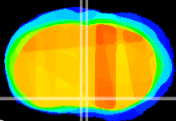

Coronal

Sagittal-R

Sagittal-L

ViBrism: CX00922
Horizontal

MPA