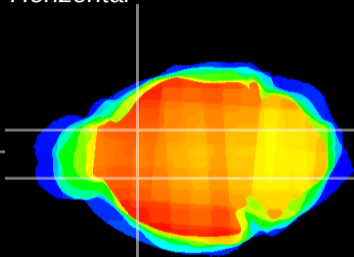

Coronal

Sagittal-R

Sagittal-L

ViBrism: CX00939  
Horizontal

CPU medial