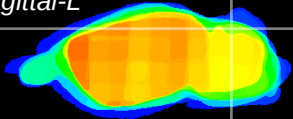

Coronal

Sagittal-R

Sagittal-L

ViBrism: CX01037
Horizontal

Cb lobe