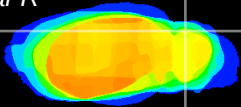

Coronal

Sagittal-R

Sagittal-L

ViBrism: CX01037
Horizontal

Cb lobe