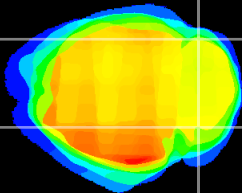

Coronal

Sagittal-R

Sagittal-L

ViBrism: CX01037
Horizontal

Cb lobe