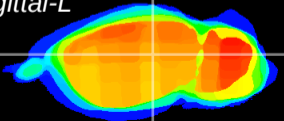

Coronal

Sagittal-R

Sagittal-L

ViBrism: CX01237
Horizontal

LG