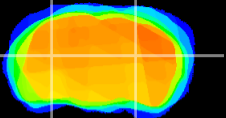

Coronal

Sagittal-R

Sagittal-L

ViBrism: CX01237
Horizontal

LG