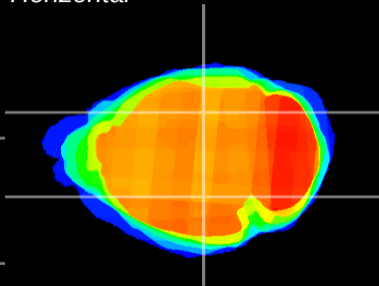

Coronal

Sagittal-R

Sagittal-L

ViBrism: CX01237
Horizontal

LG