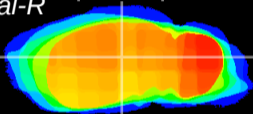

Coronal

Sagittal-R

Sagittal-L

ViBrism: CX01237
Horizontal

LG