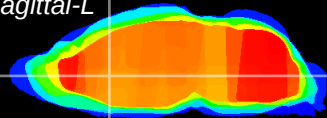

Coronal

Sagittal-R

Sagittal-L

ViBrism: CX01333
Horizontal

LS