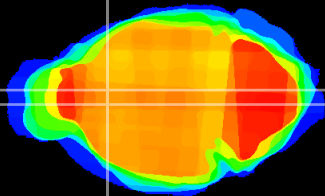

Coronal

Sagittal-R

Sagittal-L

ViBrism: CX01333
Horizontal

LS