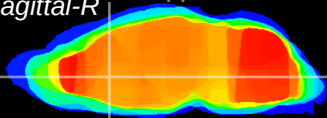

Coronal

Sagittal-R

Sagittal-L

ViBrism: CX01333
Horizontal

LS