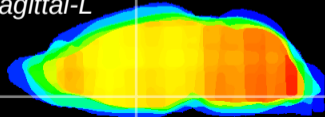

Coronal

Sagittal-R

Sagittal-L

ViBrism: CX01489  
Horizontal

SPa dorsal