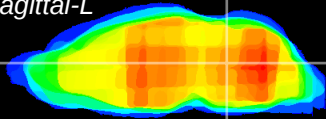

Coronal

Sagittal-R

Sagittal-L

ViBrism: CX01614
Horizontal

Tg