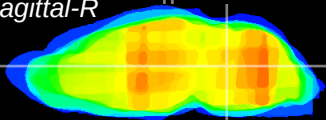

Coronal

Sagittal-R

Sagittal-L

ViBrism: CX01614
Horizontal

Tg