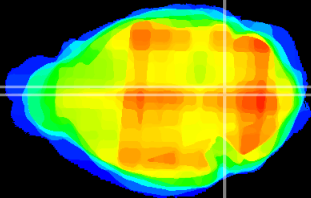

Coronal

Sagittal-R

Sagittal-L

ViBrism: CX01614
Horizontal

Tg