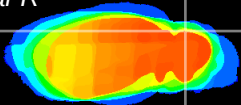

Coronal

Sagittal-R

Sagittal-L

ViBrism: CX01709
Horizontal

Cb lobe