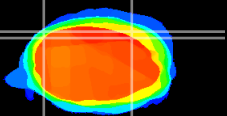

Coronal

Sagittal-R

Sagittal-L

ViBrism: CX01709
Horizontal

Cb lobe