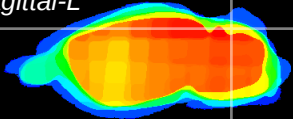

Coronal

Sagittal-R

Sagittal-L

ViBrism: CX01709
Horizontal

Cb lobe