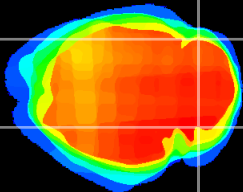

Coronal

Sagittal-R

Sagittal-L

ViBrism: CX01709
Horizontal

Cb lobe