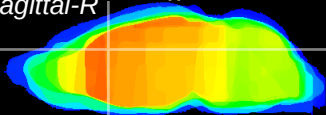

Coronal

Sagittal-R

Sagittal-L

ViBrism: CX01878
Horizontal

Cx cingulate