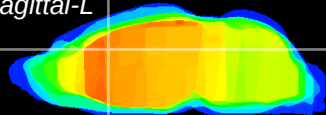

Coronal

Sagittal-R

Sagittal-L

ViBrism: CX01878
Horizontal

Cx cingulate