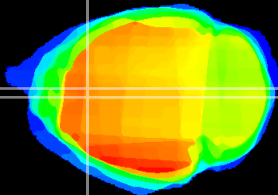

Coronal

Sagittal-R

Sagittal-L

ViBrism: CX01878
Horizontal

Cx cingulate