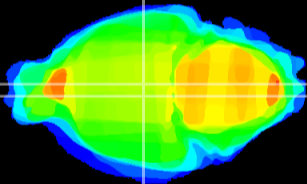

Coronal

Sagittal-R

Sagittal-L

ViBrism: CX01980
Horizontal

DM