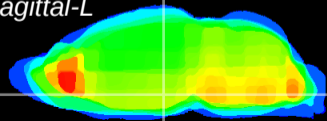

Coronal

Sagittal-R

Sagittal-L

ViBrism: CX01980
Horizontal

DM