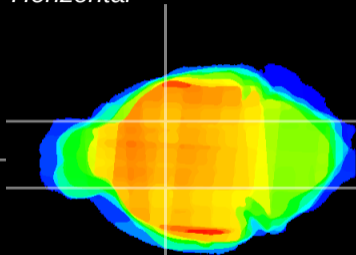

Coronal

Sagittal-R

Sagittal-L

ViBrism: CX02060
Horizontal

GP