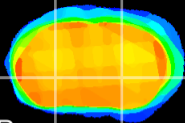

Coronal

Sagittal-R

Sagittal-L

ViBrism: CX02060
Horizontal

GP