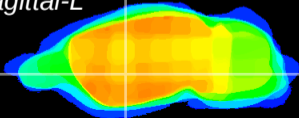

Coronal

Sagittal-R

Sagittal-L

ViBrism: CX02060
Horizontal

GP