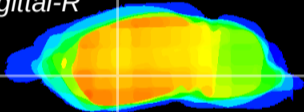

Coronal

Sagittal-R

Sagittal-L

ViBrism: CX02060
Horizontal

GP