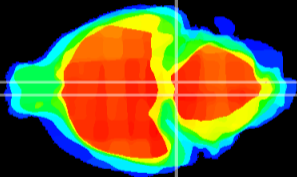

Coronal

Sagittal-R

Sagittal-L

ViBrism: CX02092
Horizontal

Pn