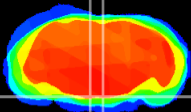

Coronal

Sagittal-R

Sagittal-L

ViBrism: CX02092
Horizontal

Pn