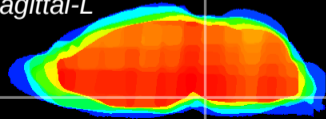

Coronal

Sagittal-R

Sagittal-L

ViBrism: CX02092
Horizontal

Pn