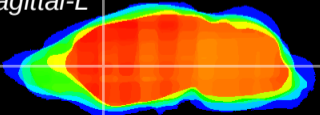

Coronal

Sagittal-R

Sagittal-L

ViBriSM: CX02585  
Horizontal

CPU medial