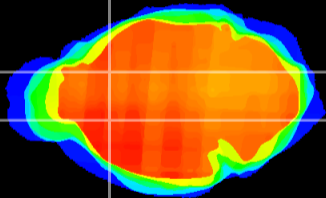

Coronal

Sagittal-R

Sagittal-L

ViBriSM: CX02585  
Horizontal

CPU medial