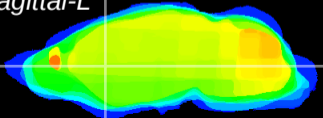

Coronal

Sagittal-R

Sagittal-L

ViBrism: CX03342
Horizontal

CPu medial