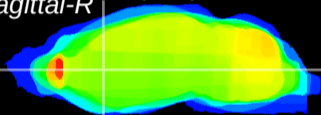

Coronal

Sagittal-R

Sagittal-L

ViBrism: CX03342
Horizontal

CPu medial