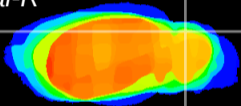

Coronal

Sagittal-R

Sagittal-L

ViBrism: CX04118
Horizontal

Cb lobe