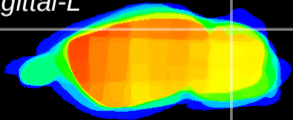

Coronal

Sagittal-R

Sagittal-L

ViBrism: CX04118
Horizontal

Cb lobe