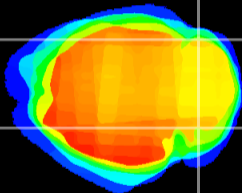

Coronal

Sagittal-R

Sagittal-L

ViBrism: CX04118
Horizontal

Cb lobe