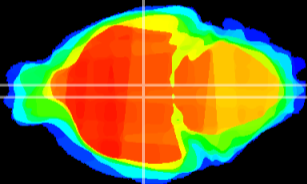

Coronal

Sagittal-R

Sagittal-L

ViBrism: CX04768
Horizontal

DM