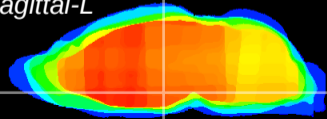

Coronal

Sagittal-R

Sagittal-L

ViBrism: CX04768
Horizontal

DM