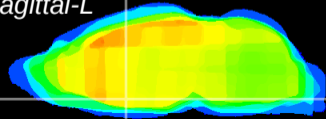

Coronal

Sagittal-R

Sagittal-L

ViBrism: CX05080
Horizontal

MPA