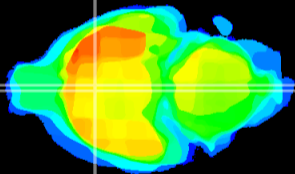

Coronal

Sagittal-R

Sagittal-L

ViBrism: CX05080
Horizontal

MPA