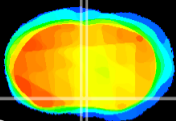

Coronal

Sagittal-R

Sagittal-L

ViBrism: CX05080
Horizontal

MPA