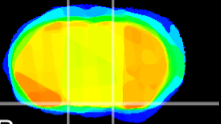

Coronal

Sagittal-R

Sagittal-L

ViBriSM: CX05498
Horizontal

S0