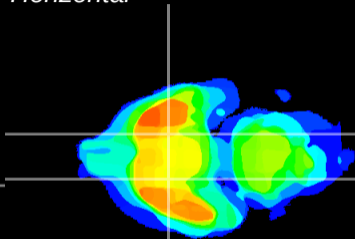

Coronal

Sagittal-R

Sagittal-L

ViBriSM: CX05498
Horizontal

S0