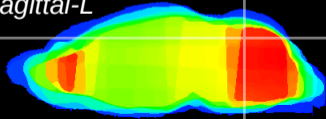

Coronal

ViBrism: CX05797
Horizontal

Sagittal-R

Sagittal-L

Cb vermis