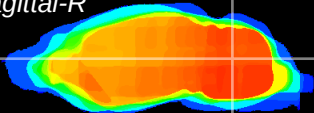

Coronal

Sagittal-R

Sagittal-L

ViBrism: CX06322
Horizontal

Cb nucleus