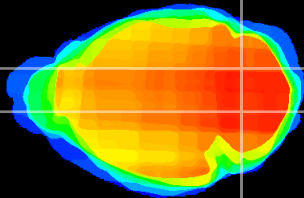

Coronal

Sagittal-R

Sagittal-L

ViBrism: CX06322
Horizontal

Cb nucleus