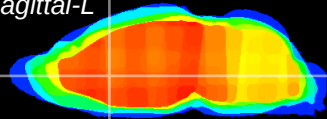

Coronal

Sagittal-R

Sagittal-L

ViBrism: CX06528
Horizontal

LS