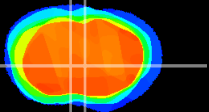

Coronal

Sagittal-R

Sagittal-L

ViBrism: CX06528
Horizontal

LS