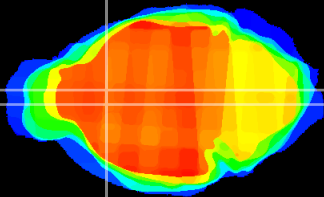

Coronal

Sagittal-R

Sagittal-L

ViBrism: CX06528
Horizontal

LS