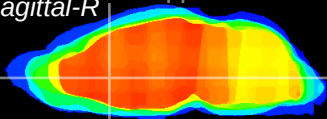

Coronal

Sagittal-R

Sagittal-L

ViBrism: CX06528
Horizontal

LS