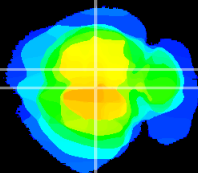

Coronal

Sagittal-R

Sagittal-L

ViBrism: CX06724
Horizontal

RS