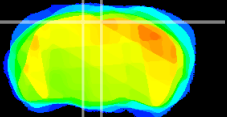

Coronal

Sagittal-R

Sagittal-L

ViBrism: CX06724
Horizontal

RS