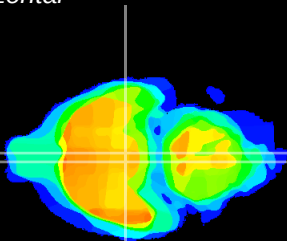

Coronal

Sagittal-R

Sagittal-L

ViBrism: CX06969
Horizontal

VMH