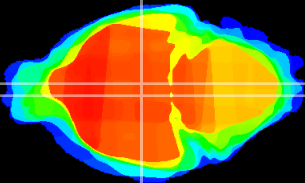

Coronal

Sagittal-R

Sagittal-L

ViBrism: CX07142
Horizontal

DM