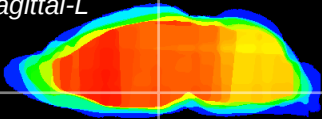

Coronal

Sagittal-R

Sagittal-L

ViBrism: CX07142
Horizontal

DM