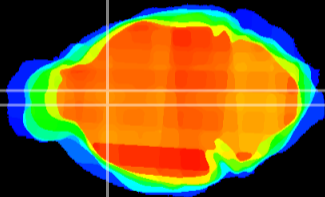

Coronal

Sagittal-R

Sagittal-L

ViBrism: CX07159
Horizontal

LS