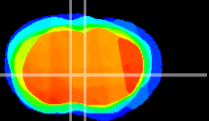

Coronal

Sagittal-R

Sagittal-L

ViBrism: CX07159
Horizontal

LS