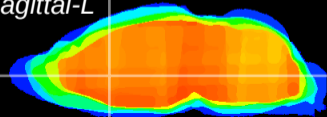

Coronal

Sagittal-R

Sagittal-L

ViBrism: CX07159
Horizontal

LS