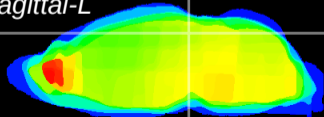

Coronal

Sagittal-R

Sagittal-L

ViBrism: CX08063
Horizontal

SC