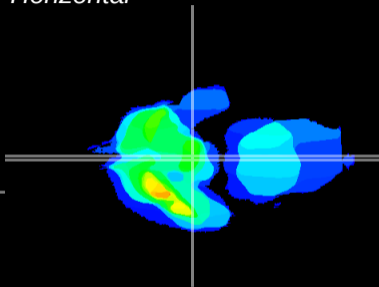

Coronal

Sagittal-R

Sagittal-L

ViBrism: CX08567
Horizontal

ME