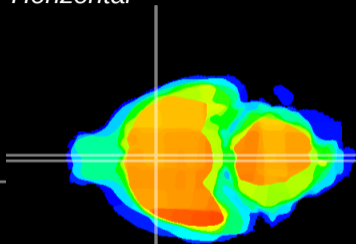

Coronal

Sagittal-R

Sagittal-L

ViBrism: CX08721
Horizontal

MPA