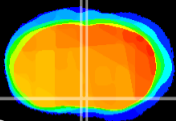

Coronal

Sagittal-R

Sagittal-L

ViBrism: CX08721
Horizontal

MPA