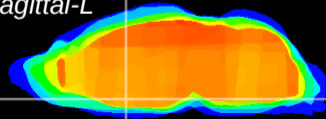

Coronal

Sagittal-R

Sagittal-L

ViBrism: CX08721
Horizontal

MPA