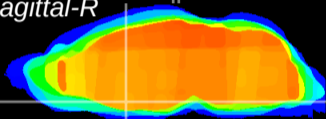

Coronal

Sagittal-R

Sagittal-L

ViBrism: CX08721
Horizontal

MPA