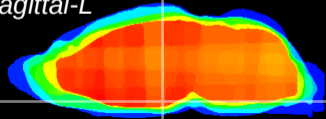

Coronal

Sagittal-R

Sagittal-L

ViBrism: CX08846
Horizontal

VMH