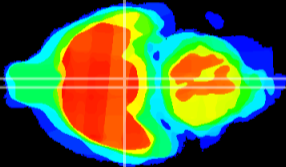

Coronal

Sagittal-R

Sagittal-L

ViBrism: CX08846
Horizontal

VMH