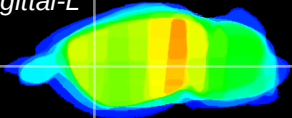

Coronal

Sagittal-R

Sagittal-L

ViBrism: CX08930
Horizontal

CPU lateral