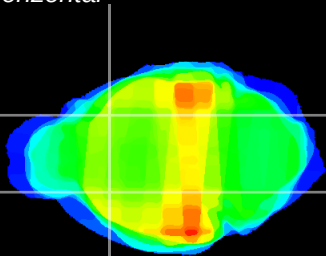

Coronal

Sagittal-R

Sagittal-L

ViBrism: CX08930
Horizontal

CPU lateral