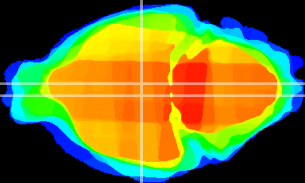

Coronal

Sagittal-R

Sagittal-L

ViBrism: CX08993
Horizontal

DM