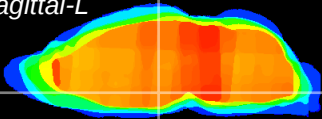

Coronal

Sagittal-R

Sagittal-L

ViBrism: CX08993
Horizontal

DM