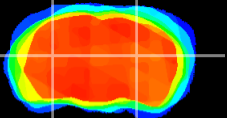

Coronal

Sagittal-R

Sagittal-L

ViBrism: CX09007
Horizontal

LG