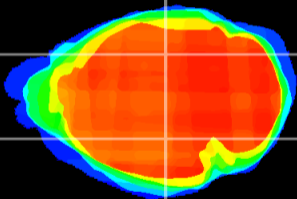

Coronal

Sagittal-R

Sagittal-L

ViBrism: CX09007
Horizontal

LG