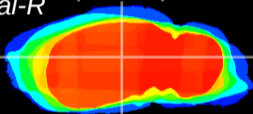

Coronal

Sagittal-R

Sagittal-L

ViBrism: CX09007
Horizontal

LG