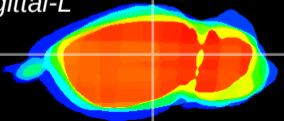

Coronal

Sagittal-R

Sagittal-L

ViBrism: CX09007
Horizontal

LG