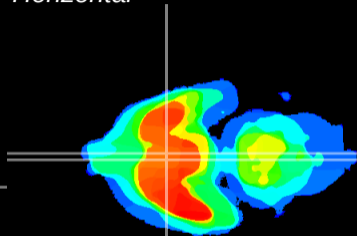

Coronal

Sagittal-R

Sagittal-L

ViBrisM: CX10164  
Horizontal

SCN