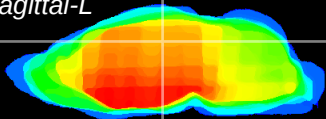

Coronal

Sagittal-R

Sagittal-L

ViBrism: CX10833
Horizontal

DG