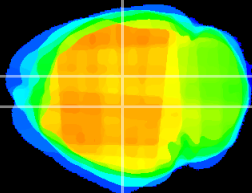

Coronal

Sagittal-R

Sagittal-L

ViBrism: CX10833
Horizontal

DG