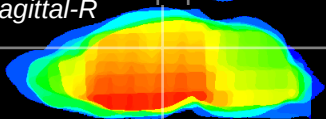

Coronal

Sagittal-R

Sagittal-L

ViBrism: CX10833
Horizontal

DG