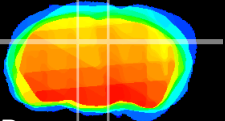

Coronal

Sagittal-R

Sagittal-L

ViBrism: CX10833
Horizontal

DG