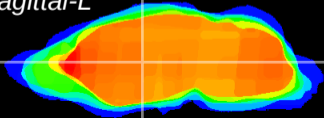

Coronal

Sagittal-R

Sagittal-L

ViBriSM: CX10946
Horizontal

VA/VL