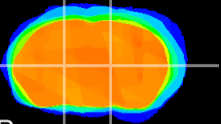

Coronal

Sagittal-R

Sagittal-L

ViBriSM: CX10946
Horizontal

VA/VL