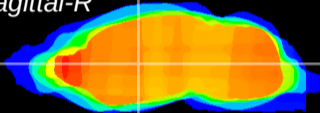

Coronal

Sagittal-R

Sagittal-L

ViBriSM: CX10946
Horizontal

VA/VL