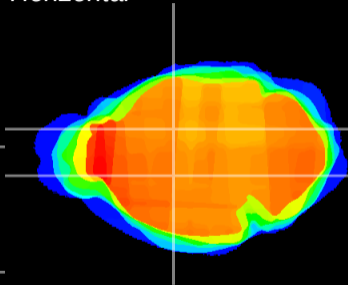

Coronal

Sagittal-R

Sagittal-L

ViBriSM: CX10946
Horizontal

VA/VL