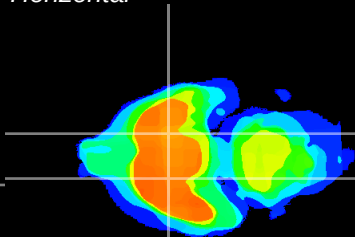

Coronal

Sagittal-R

Sagittal-L

ViBrism: CX11002
Horizontal

S0