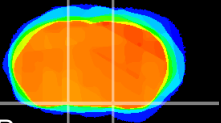

Coronal

Sagittal-R

Sagittal-L

ViBrism: CX11002
Horizontal

S0