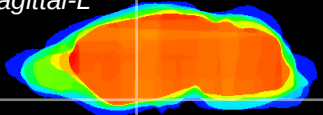

Coronal

Sagittal-R

Sagittal-L

ViBrism: CX11002
Horizontal

S0