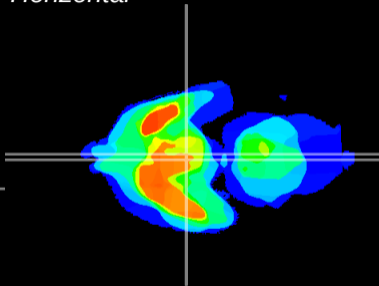

Coronal

Sagittal-R

Sagittal-L

ViBrism: CX11118
Horizontal

Arc