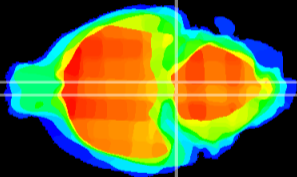

Coronal

Sagittal-R

Sagittal-L

ViBrism: CX11143
Horizontal

Pn