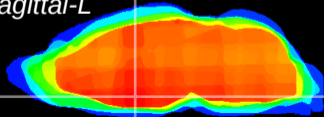

Coronal

Sagittal-R

Sagittal-L

ViBriSM: CX11262
Horizontal

SPa dorsal