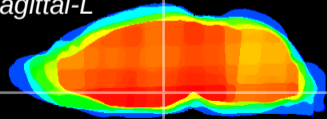

Coronal

Sagittal-R

Sagittal-L

ViBrism: CX11278
Horizontal

DM