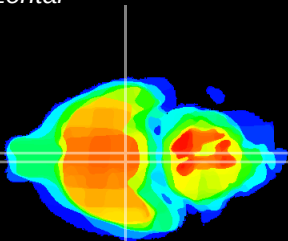

Coronal

Sagittal-R

Sagittal-L

ViBrism: CX11347
Horizontal

VMH