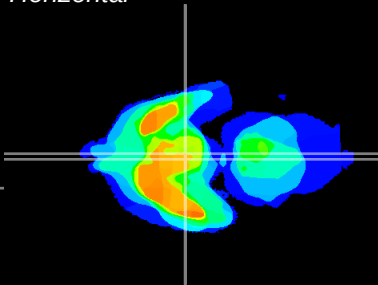

Coronal

Sagittal-R

Sagittal-L

ViBrism: CX11399
Horizontal

Arc