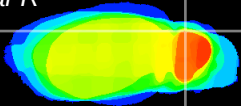

Coronal

Sagittal-R

Sagittal-L

ViBrism: CX11922
Horizontal

Cb lobe