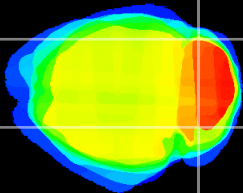

Coronal

Sagittal-R

Sagittal-L

ViBrism: CX11922
Horizontal

Cb lobe