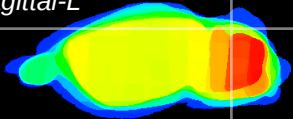

Coronal

Sagittal-R

Sagittal-L

ViBrism: CX11922
Horizontal

Cb lobe