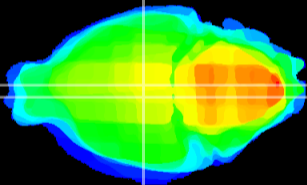

Coronal

Sagittal-R

Sagittal-L

ViBrism: CX12250
Horizontal

DM