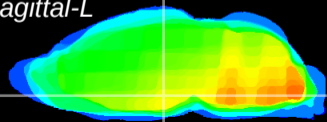

Coronal

Sagittal-R

Sagittal-L

ViBrism: CX12250
Horizontal

DM