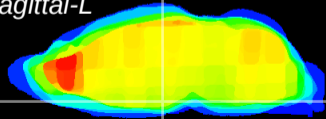

Coronal

Sagittal-R

Sagittal-L

ViBrism: CX13160
Horizontal

VMH