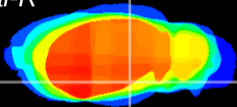

Coronal

Sagittal-R

Sagittal-L

ViBrism: CX13658
Horizontal

ventral S