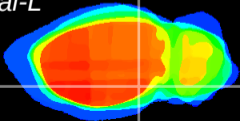

Coronal

Sagittal-R

Sagittal-L

ViBrism: CX13658
Horizontal

ventral S