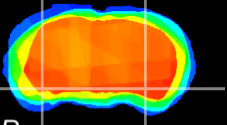

Coronal

Sagittal-R

Sagittal-L

ViBrism: CX13658
Horizontal

ventral S