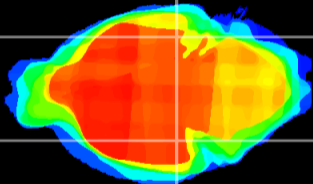

Coronal

Sagittal-R

Sagittal-L

ViBrism: CX13658
Horizontal

ventral S