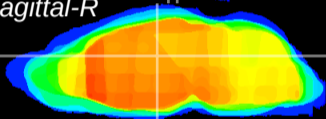

Coronal

Sagittal-R

Sagittal-L

ViBrism: CX14054
Horizontal

Hb