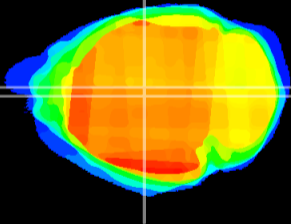

Coronal

Sagittal-R

Sagittal-L

ViBrism: CX14054
Horizontal

Hb