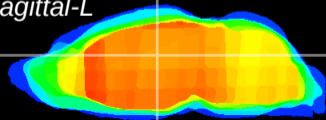

Coronal

Sagittal-R

Sagittal-L

ViBrism: CX14054
Horizontal

Hb